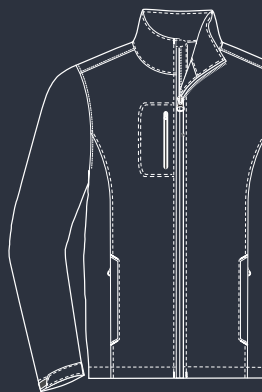

WOMEN'S / MEN'S
SPECIAL
\$88¹⁸ (A) EA
*INCLUDES YOUR LOGO

YOUTH
SPECIAL
\$75²⁸ (A) EA
*INCLUDES YOUR LOGO

JF2200
WOMEN'S
(XS - 3XL)

JM1200
MEN'S
(S - 5XL)

JY3200
YOUTH
(YS - YXL)

SEASONAL SPECIAL

PERFORMANCE • SEASONAL • SOFTSHELL • JACKETS

-  3 LAYER BONDED
-  BREATHABLE
-  ANTI PILL MICROFLEECE
-  STRETCH
-  WATER PROOF
-  WIND RESISTANT

*On approved orders, embroidered with 5,000 regular stitches, \$0.90 per additional 1,000 stitches (per location). Pricing based on 72 pcs, (please inquire about pricing for orders less than 72 pcs). Includes email photograph for approval. All orders FOB Montreal. Digitizing fee of \$10.00 per 1,000 stitches applies to orders up to 143 pcs. Minimum \$30.00 per logo. FREE DIGITIZING for orders of 144 pcs, or more, per logo. (A) Shipping not included. Prices are subject to change without notice and are not guaranteed. Please verify website for the most up to date pricing.